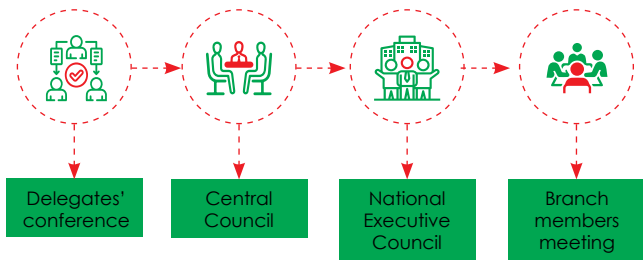

Departments of the Union